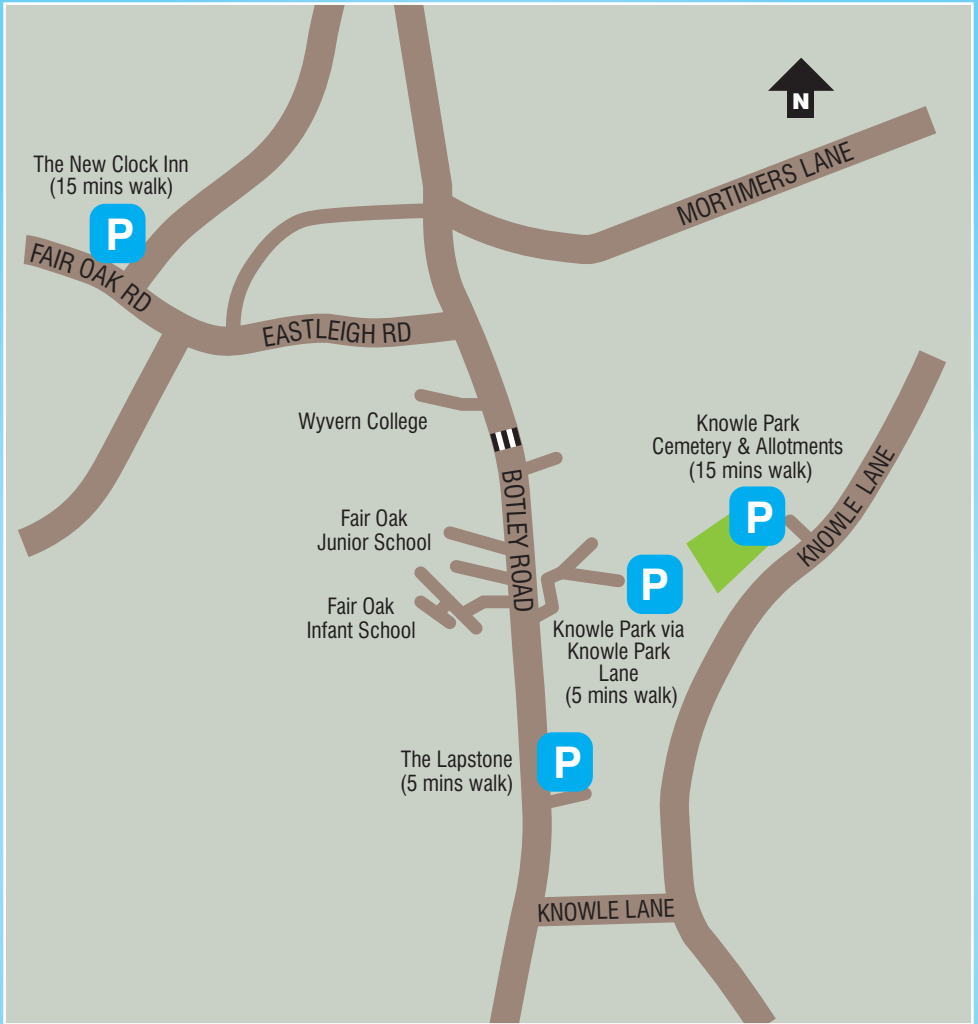

# Fair Oak Schools Local Park & Stride

## Advantages of Park and Stride:

- Just a short walk on safe routes to the Fair Oak Schools campus.
- Fresh air, exercise and fun for you and your children - a great start or end to a day of learning and may help improve your child's performance at school.
- A safe place to park - no need to turn up early to "reserve" a parking space, no worries about finding a safe place to park on the road.
- Be a good neighbour - do your bit to cut traffic congestion, pollution and parking hassles, and help make travel to school happier and safer for everyone.

This map is based upon Ordnance Survey material with the permission of Ordnance Survey on behalf of the Controller of Her Majesty's Stationery Office © Crown copyright. Unauthorised reproduction infringes Crown copyright and may lead to prosecution or civil proceedings. Southampton City Council LA100019679 2012.